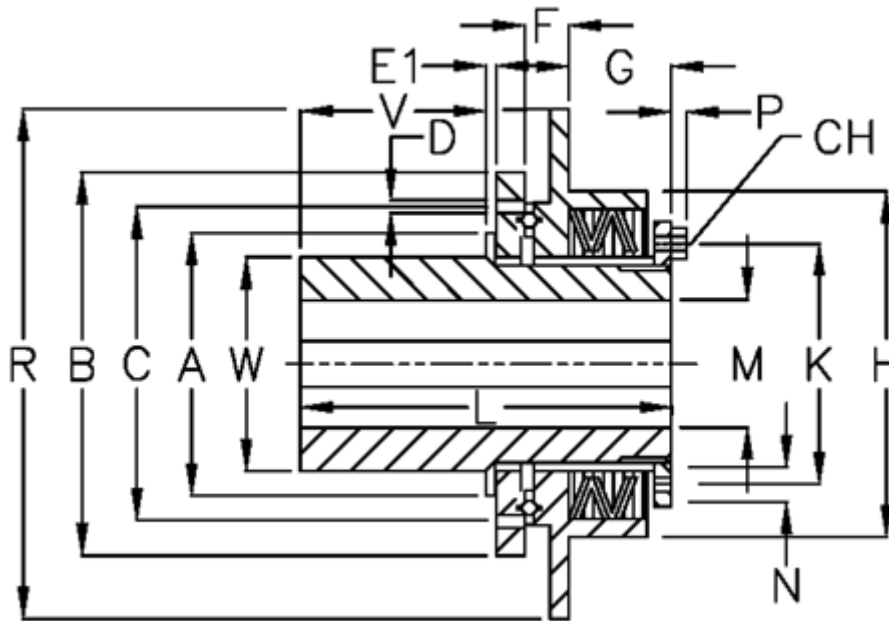

Article number: 46962022

Description: Synchron mini F 20 M

Measures

A	= 36	F	= 6.0	R	= 80
B	= 55	G	= 22.0	V	= 41.0
C	= 46	H	= 53	W	= 30
CH	= 7	K	= 38		
D	= 6xM5	L	= 84.0		
Disc spring mounting	= 3x1M	M max	= 20		
Disc spring version	= M - medium	M min	= 7		
E1	= 5.0	N	= $\varnothing 3$		